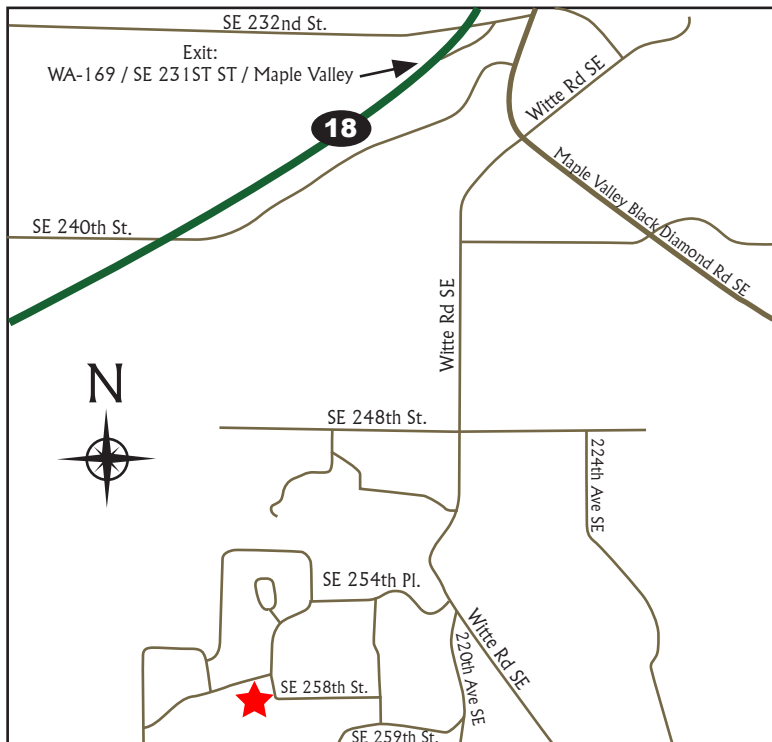

# Directions To: Highlands at Cedar Downs

## From I-405 Southbound

- START**    **1:** Start by traveling Southbound on I-405 take exit 2a onto Hwy 167 toward Kent/Auburn
- ↑**            **2:** Take Eastbound 18 exit toward Maple Valley. 12.7 miles
- ↑**            **3:** Take the exit toward WA-169 / SE 231st St. / Maple Valley. 0.2 miles
- ➔**            **4:** Turn Right onto SE 231st St. <0.1 miles
- ➔**            **5:** Turn Slight Right onto Maple Valley Black Diamond Rd SE / WA-169. 0.3 miles
- ➔**            **6:** Turn Right onto Witte Rd SE. 1.2 miles
- ➔**            **7:** Turn Slight Right onto 220th Ave SE. 0.3 miles
- ➔**            **8:** Turn Right onto SE 259th St. 0.3 miles
- ➔**            **9:** Turn Right onto 217th Ave SE. 0.1 miles
- ←**            **10:** Turn Left onto SE 258th St., Turn Left onto 215 Ave SE. 0.2 miles
- END**        **11:** End at 214th Ave SE and SE 258th St. Maple Valley, WA 98038, US